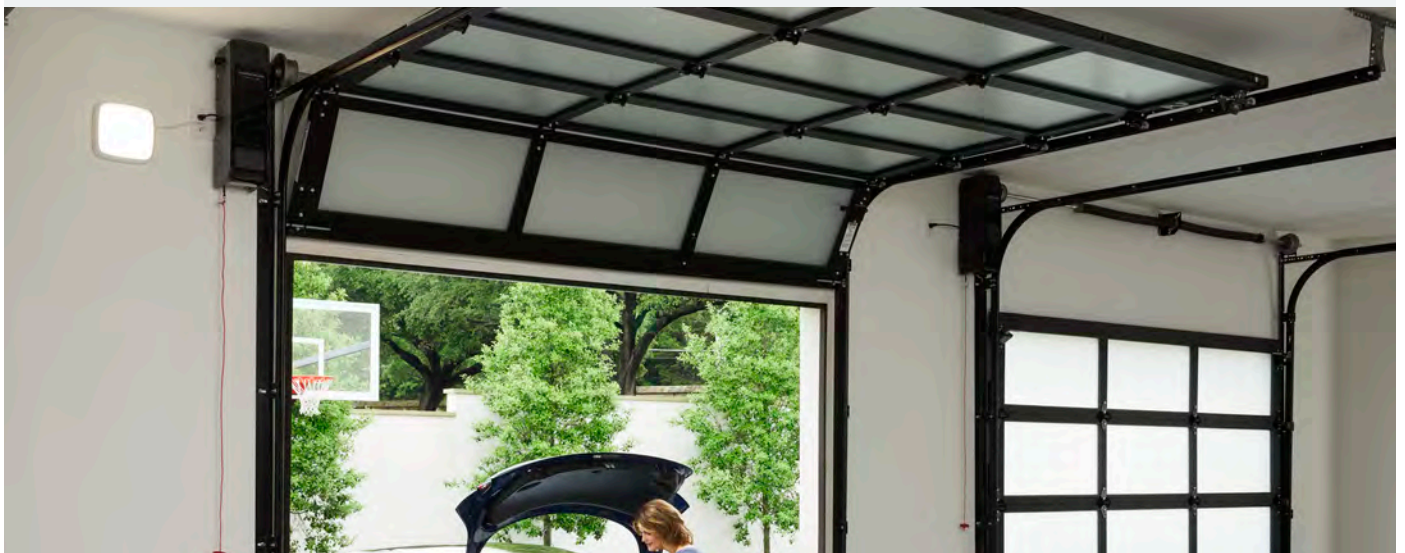

Improved DC Battery Backup Wall Mount Wi-Fi Garage Door Opener, Space-Saving, no Cable Tension Monitor, Heavy Lifting, LED Lighting System.

98022

Popular features

Smart

- Space-saving design opens up the ceiling.
- Built-in Wi-Fi and Bluetooth for the easiest way to connect the garage.
- myQ Remote LED Light provides maintenance-free illumination.
- myQ Mobile App lets users receive alerts and control the opener from anywhere

Quiet Operation

Wall-Mount design and a powerful ultra-quiet DC motor that eliminates noise and reduces vibrations through the ceiling while providing a reliable, smooth operation.

Reliable

- Integrated Battery backup ensures access even when the powers out.
- Unmatched warranty that includes lifetime motor, 5-year parts, and 1-year battery and accessories.

Safe and Secure

- Time-to-Close automatically closes the door after a user defined amount of time: 1min, 5min, 10min or custom.
- Security+ 2.0 safeguards garage access by sending a new code to your garage door opener with every click.
- Motion Detector automatically turns on the light.
- The Protector System Auto-Reverses the Door if there's an obstruction.