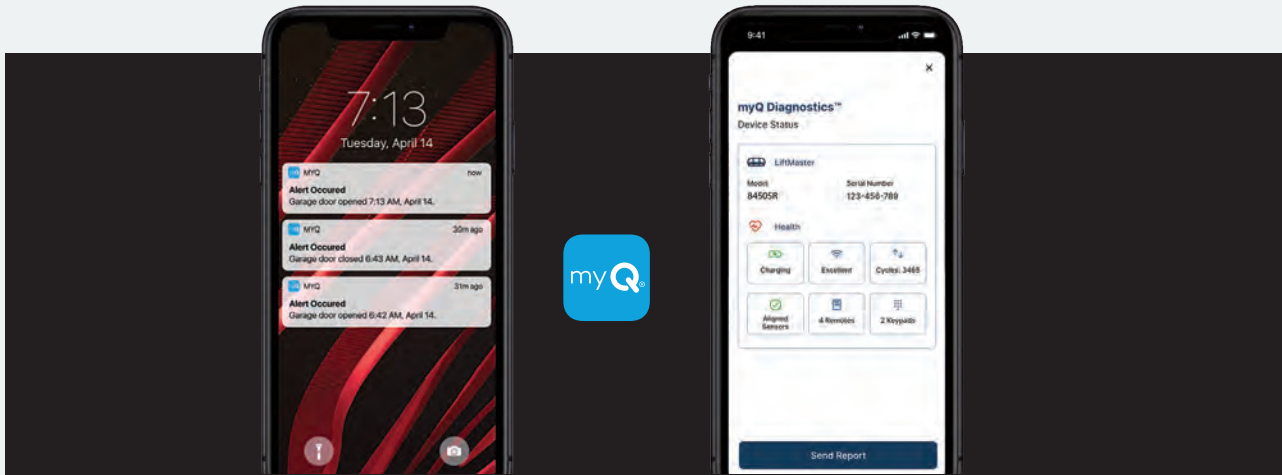

#### Smart

- Space-saving design opens up the ceiling.
- Built-in Wi-Fi and Bluetooth for the easiest way to connect the garage.
- myQ Remote LED Light provides maintenance-free illumination.
- myQ Mobile App lets users receive alerts and control the opener from anywhere

#### Quiet Operation

Wall-Mount design and a powerful ultra-quiet DC motor that eliminates noise and reduces vibrations through the ceiling while providing a reliable, smooth operation.

#### Safe and Secure

- Time-to-Close automatically closes the door after a user defined amount of time: 1min, 5min, 10min or custom.
- Security+ 2.0 safeguards garage access by sending a new code to your garage door opener with every click.
- Motion Detector automatically turns on the light.
- The Protector System Auto-Reverses the Door if there's an obstruction.

## Do more with myQ

Use the myQ app to control, secure, and monitor your garage, and conveniently share and manage access to your home without sharing passcodes or keys. Also, take the hassle out of service repair and easily connect to a trusted Dealer through the myQ app.